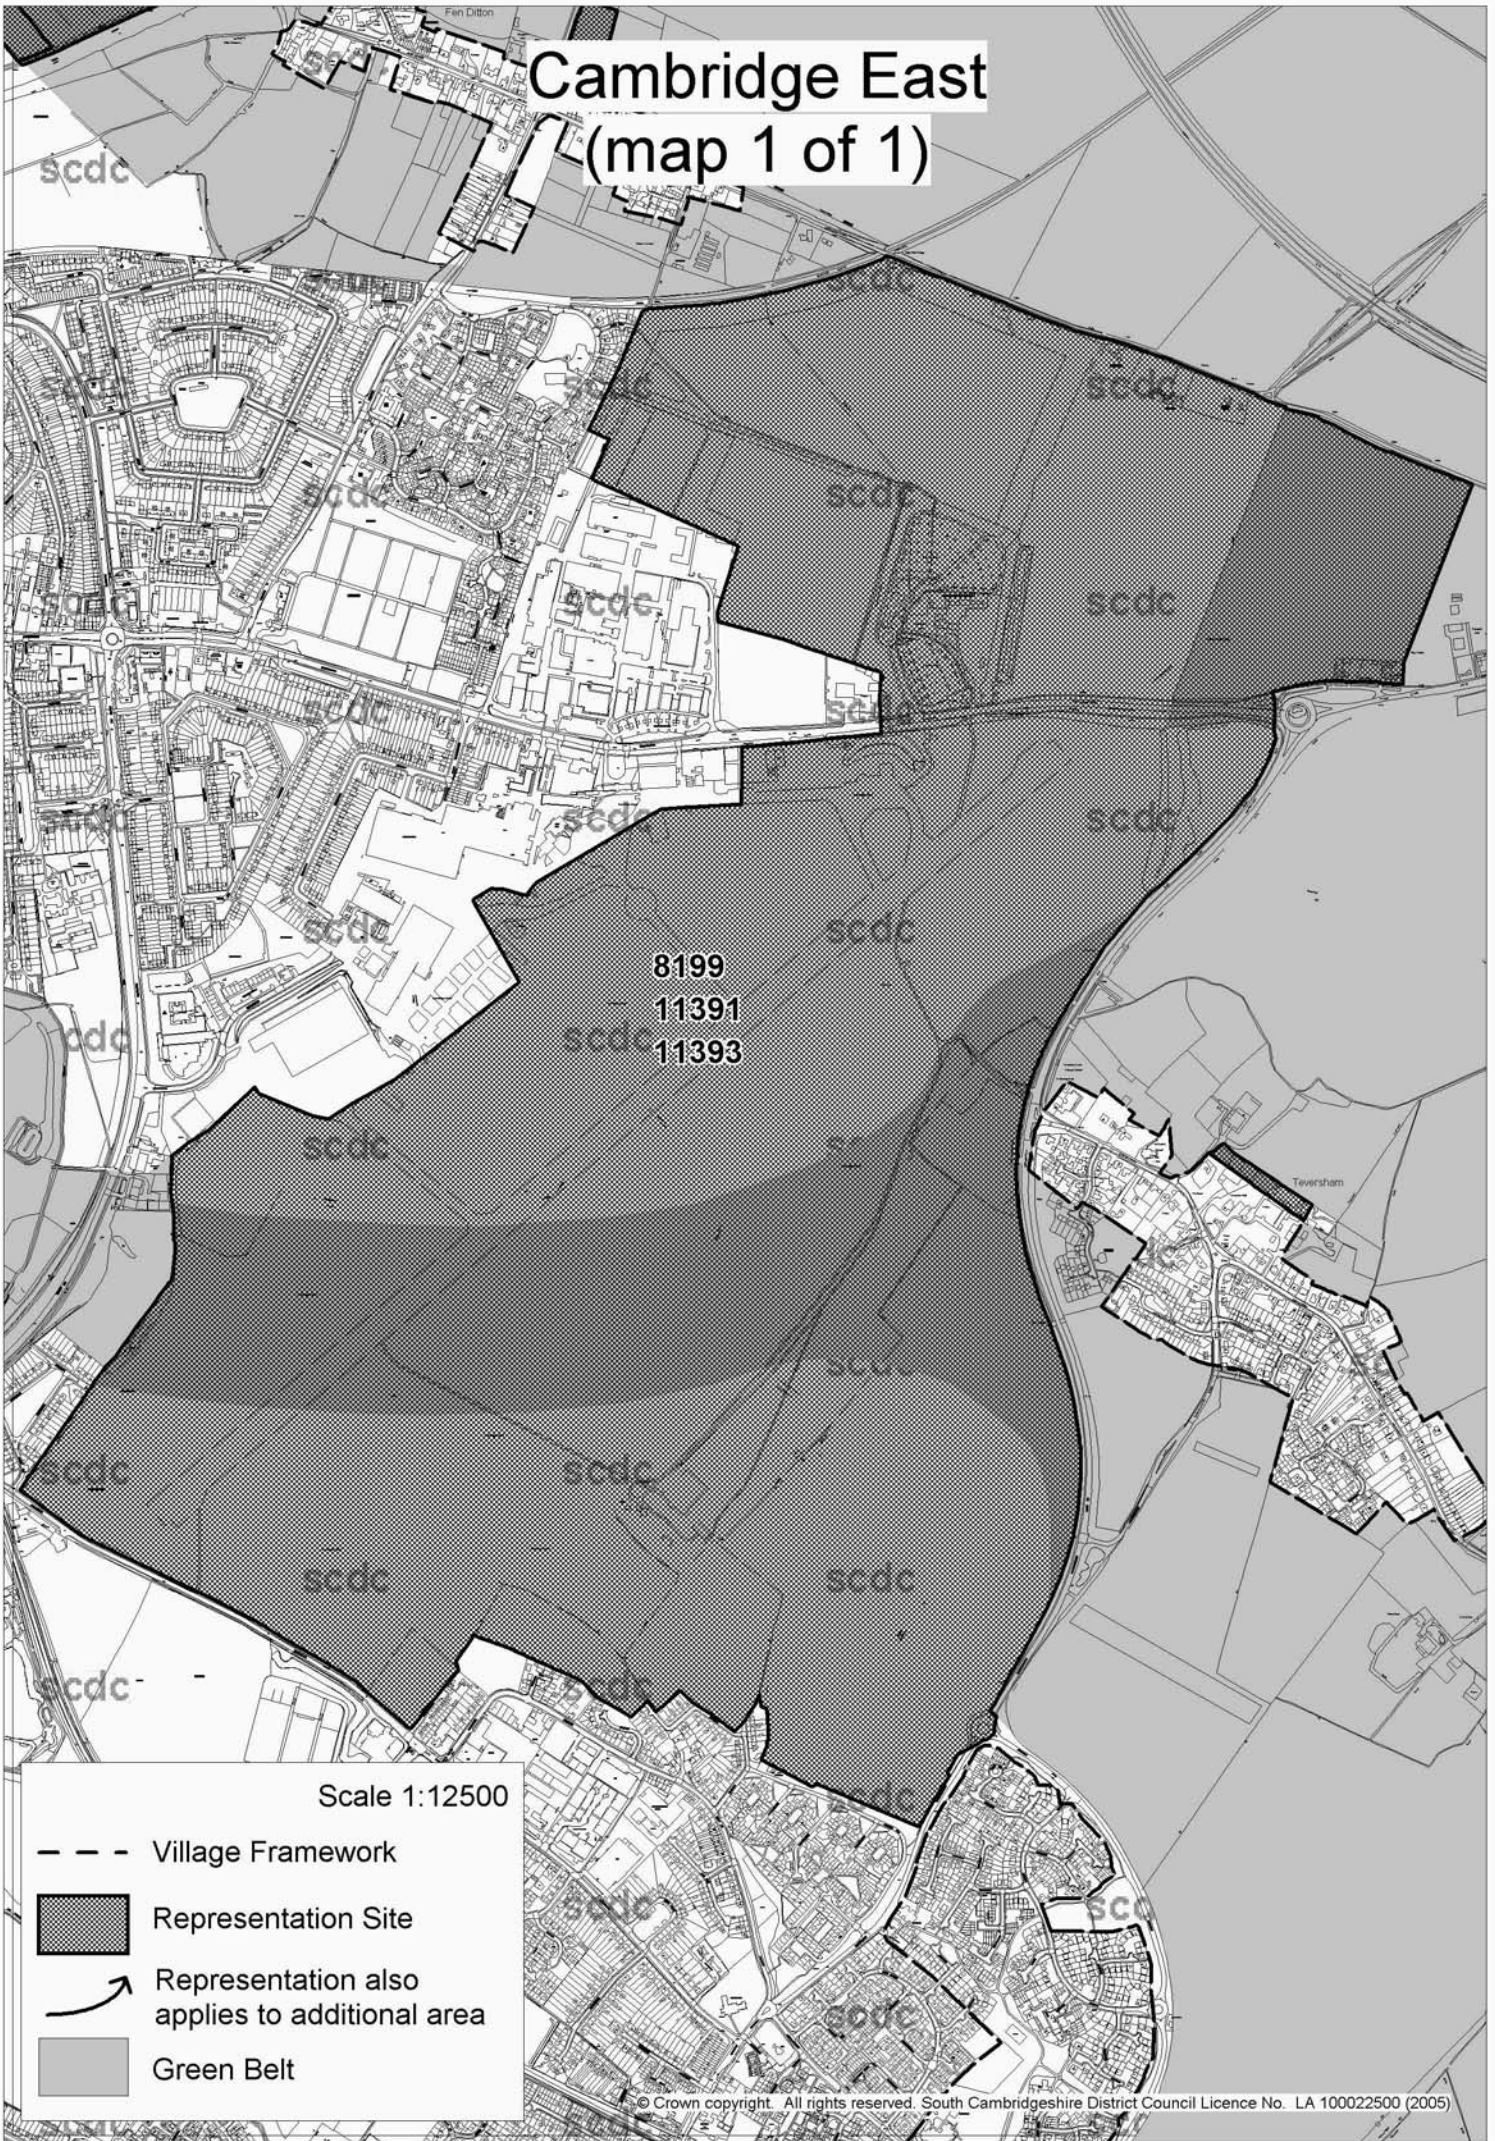

# Cambridge East (map 1 of 1)

Scale 1:12500

- Village Framework
-  Representation Site
-  Representation also applies to additional area
-  Green Belt